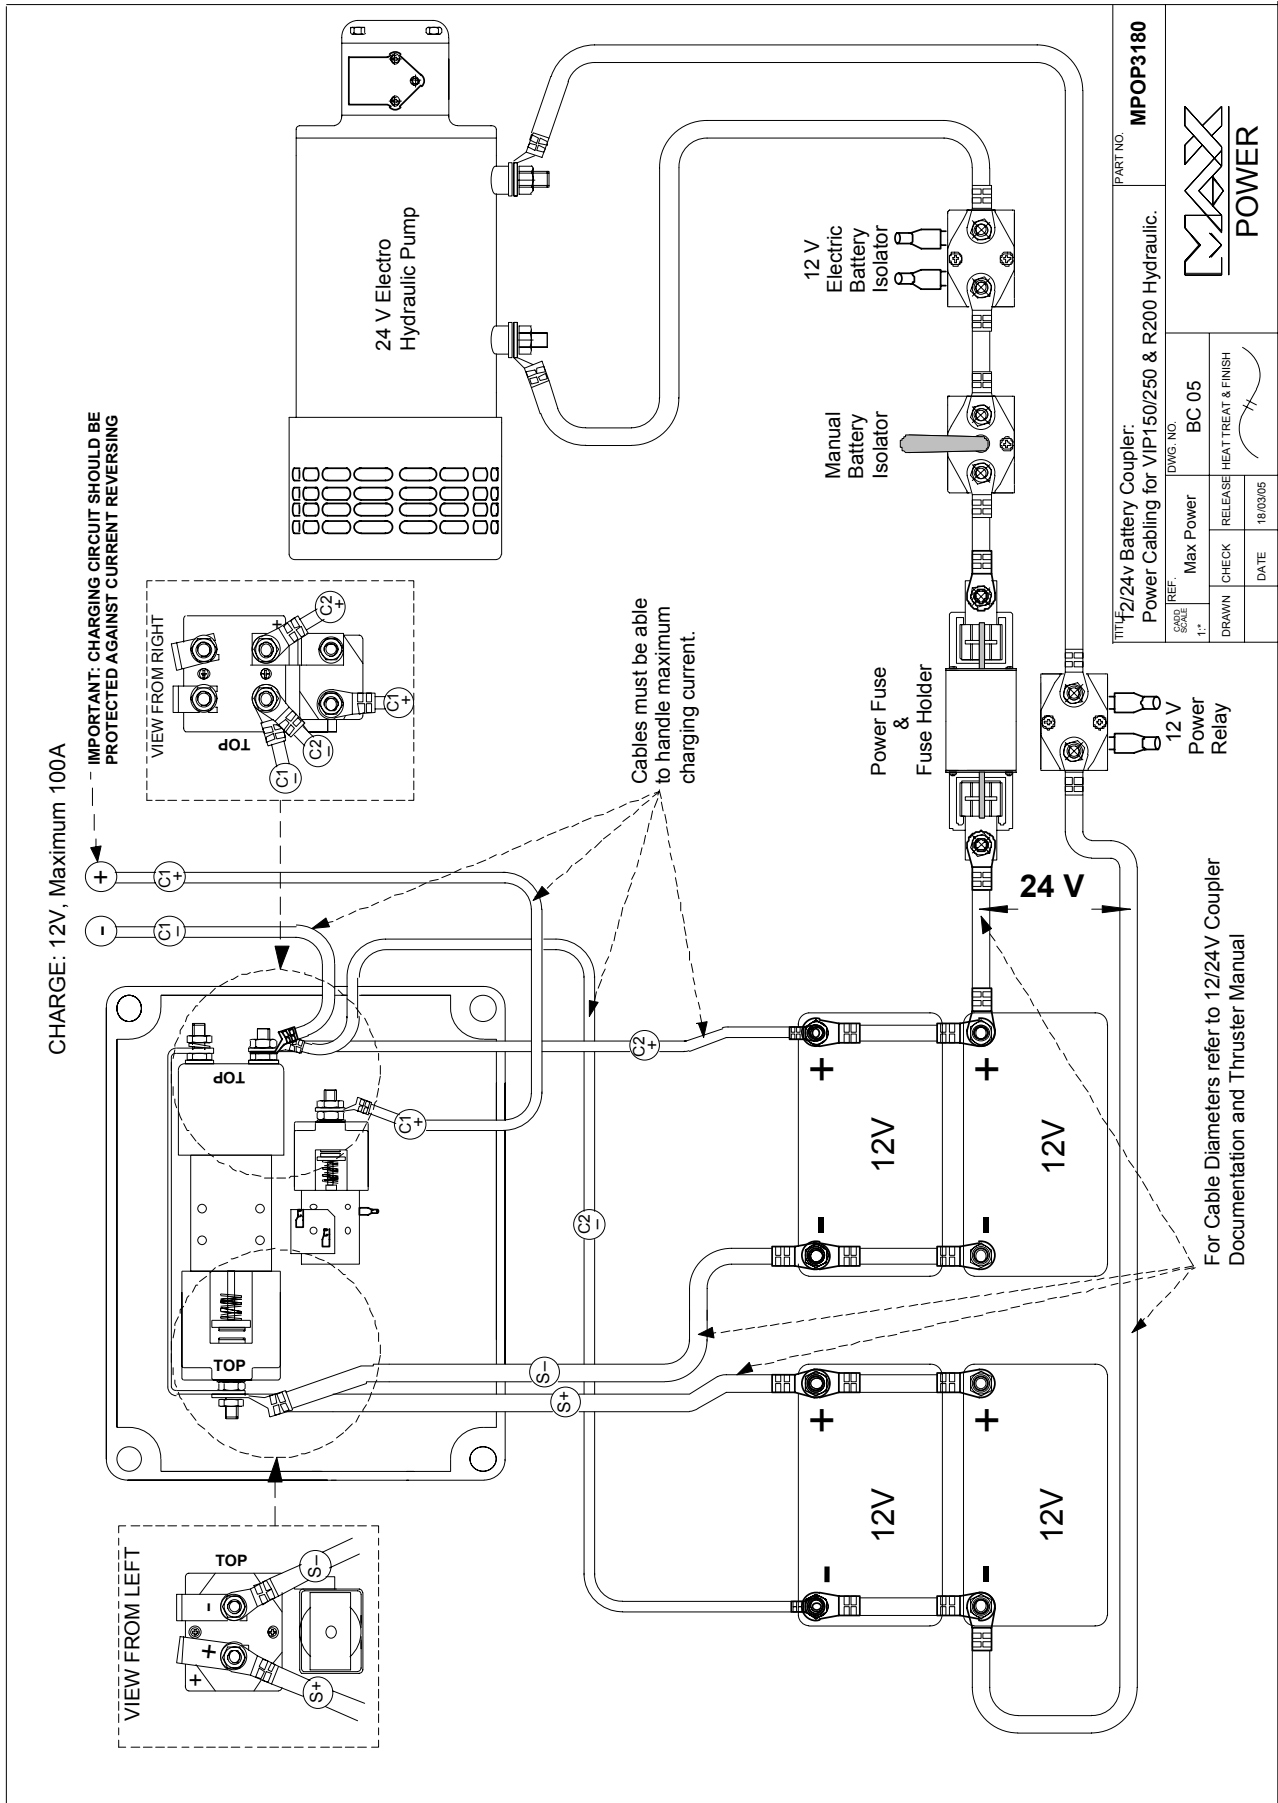

6.5 BC 05: Power Cabling for VIP 150/250 & R 200 Hydraulic

6.6 BC 06: VIP 150/250 Hydraulic Control Connections

6.7 BC 07: R 200 Hydraulic Control Connections