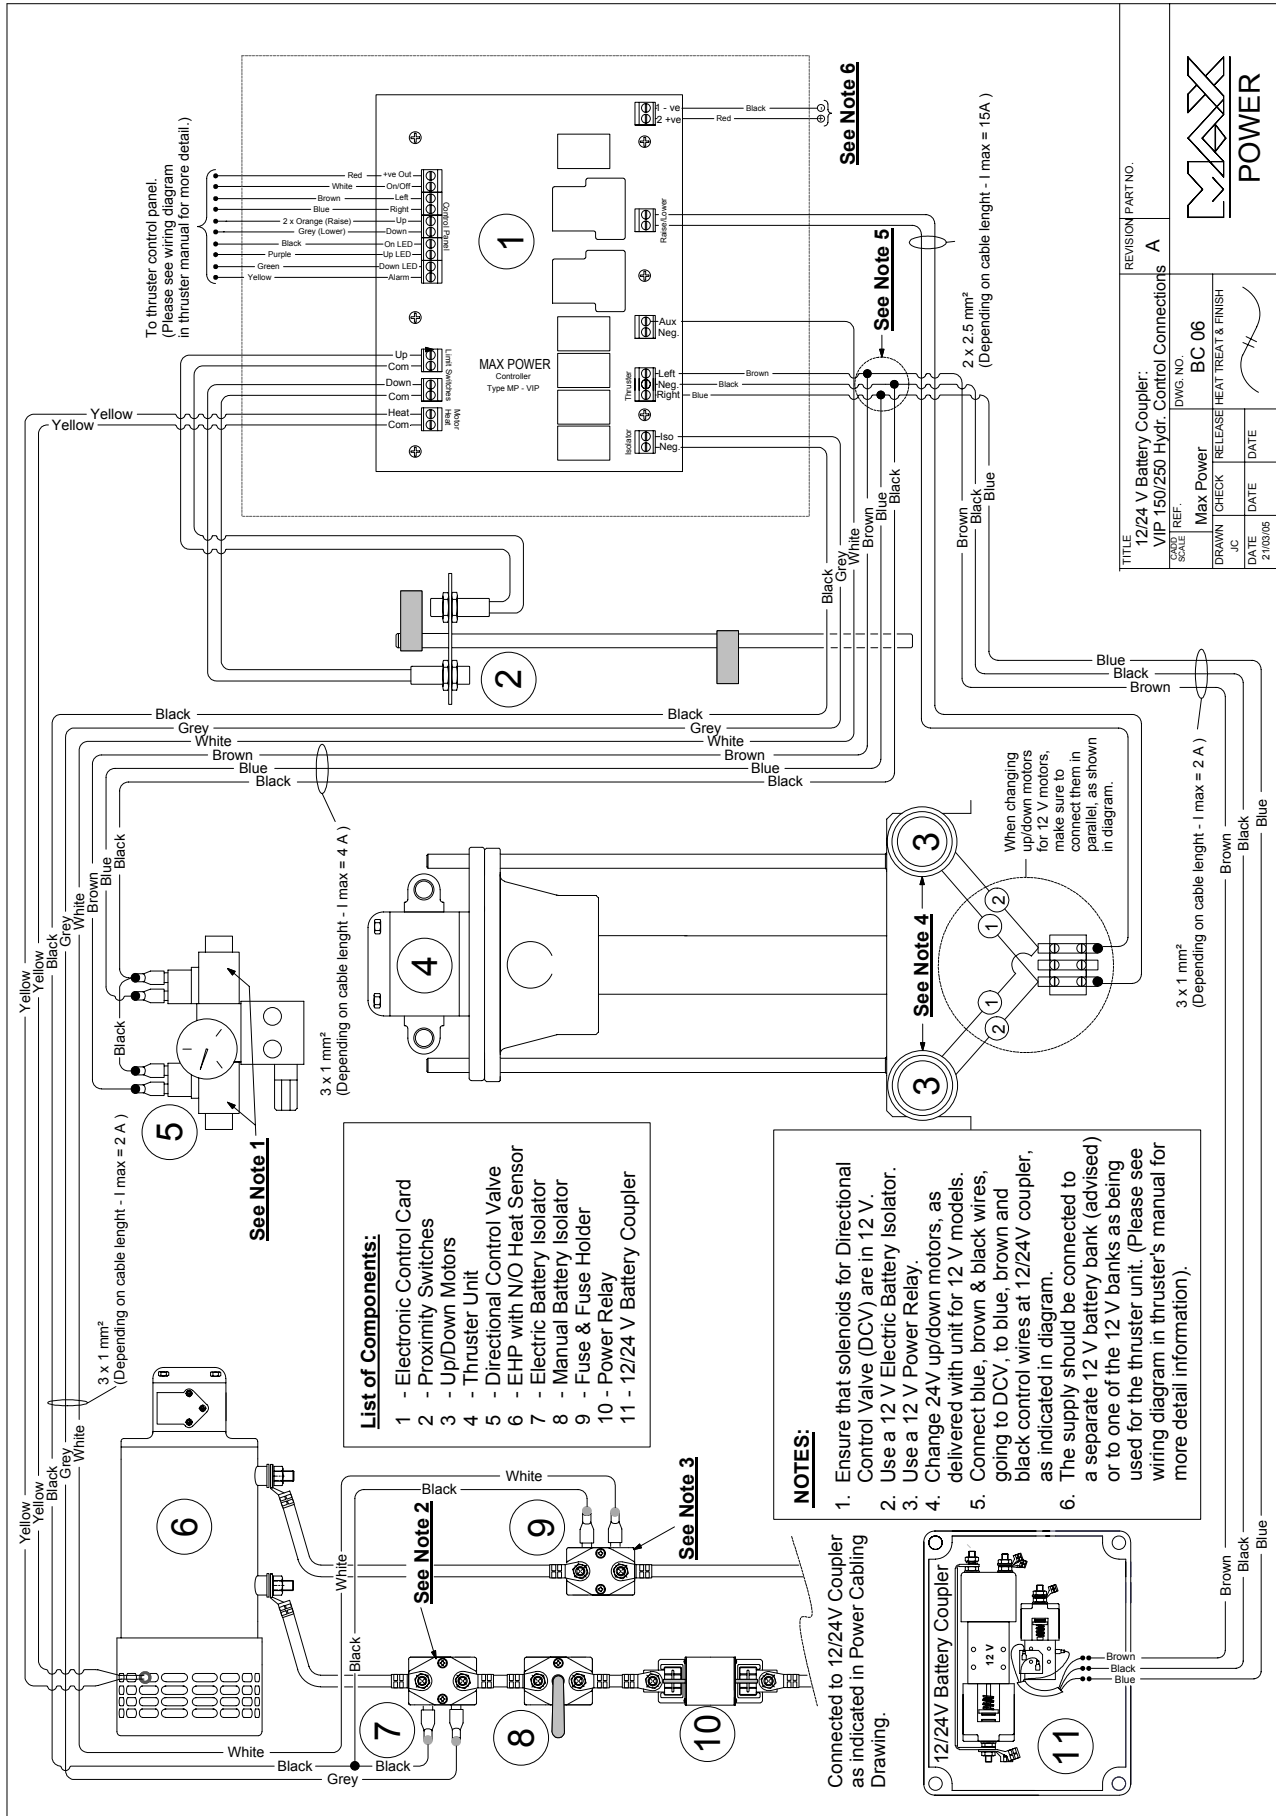

6.5 BC 05: Power Cabling for VIP 150/250 & R 200 Hydraulic

6.6 BC 06: VIP 150/250 Hydraulic Control Connections

6.7 BC 07: R 200 Hydraulic Control Connections